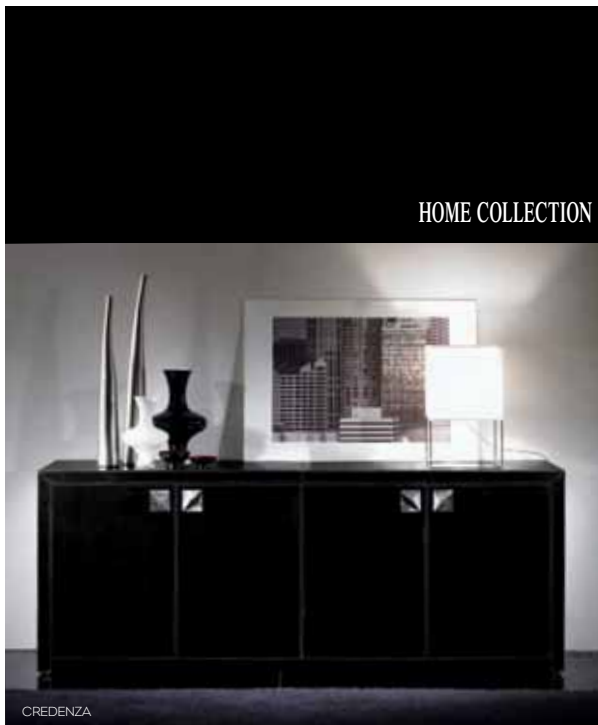

HOME COLLECTION

CREDENZA